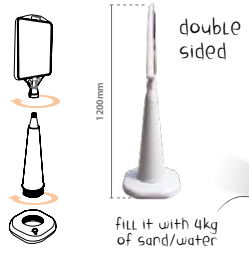

Outdoor Banner

Outdoor Banner

Charleroi