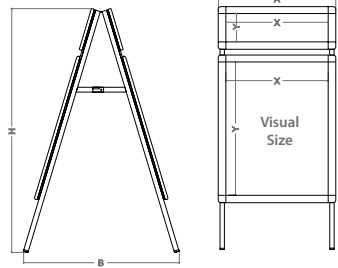

	QTY	N.W	G.W	C.B.M.	Size (WxHxD)
Packing	1	11.95kg	13.1kg	0.070	560x115x1090mm
		Visual (X-Y)		External (B-H-A)	
Product Size		480x680mm		524x1052x564mm	
10.127				Graphic Size: 500x700mm	

	QTY	N.W	G.W	C.B.M.	Size (WxHxD)
Packing	1	17.25kg	19.3kg	0.121	880x100x1375mm
		Visual (X-Y)		External (B-H-A)	
Product Size		680x980mm		525x1402x764mm	
10.128				Graphic Size: 700x1000mm	

	QTY	N.W	G.W	C.B.M.	Size (WxHxD)
Packing	1	25.5kg	28.5kg	0.1886	1100x98x1805mm
		Visual (X-Y)		External (B-H-A)	
Product Size		980x1390mm		566x1802x1064mm	
10.129				Graphic Size: 1000x1400mm	

\* W: Width H: Height D: Depth

# Aluminium Frames

Click Frame Board

Tolouse

quick and simple graphic change

**ECONOMIC**

with upper headframe

Tolouse	QTY	N.W	G.W	C.B.M.	Size (WxHxD)
Packing	1	9kg	11kg	0,1010	610x120x1380mm
	Visual (X-Y)	External (B-H-A)			
Product Size	485x685mm	630x1210x545mm			
	485x185mm				
10.806	Graphic Size: 500x700mm Upper Graphic: 500x200mm				

\* W: Width H: Height D: Depth

Dijon

suitable for outdoor use

leaflet holder included

Dijon A1	QTY	N.W	G.W	C.B.M.	Size (WxHxD)
Packing	1	6.4kg	8.5kg	0.0984	660x105x1420mm
	Visual (X-Y)	External (B-H-A)			
Product Size	572x819mm	536x1382x636mm			
10.557	Graphic Size: A1				