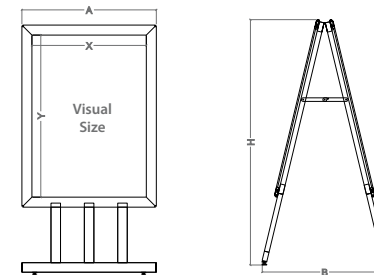

Aluminium Frames

Click Frame Boards

Montanchez

double sided

non-slip leveling feet

	QTY	N.W	G.W	C.B.M.	Size (WxHxD)
Packing	1	11.95kg	13.1kg	0.070	560x115x1090mm
		Visual (X-Y)		External (B-H-A)	
Product Size		480x680mm		524x1052x564mm	
10.127				Graphic Size: 500x700mm	

	QTY	N.W	G.W	C.B.M.	Size (WxHxD)
Packing	1	17.25kg	19.3kg	0.121	880x100x1375mm
		Visual (X-Y)		External (B-H-A)	
Product Size		680x980mm		525x1402x764mm	
10.128				Graphic Size: 700x1000mm	

	QTY	N.W	G.W	C.B.M.	Size (WxHxD)
Packing	1	25.5kg	28.5kg	0.1886	1100x98x1805mm
		Visual (X-Y)		External (B-H-A)	
Product Size		980x1390mm		566x1802x1064mm	
10.129				Graphic Size: 1000x1400mm	

* W: Width H: Height D: Depth