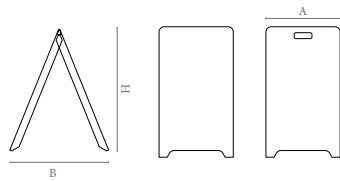

Dover

3 different models available