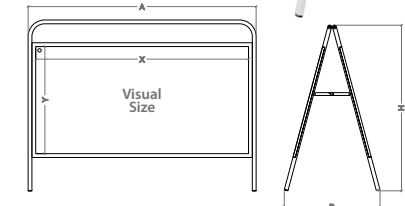

Steel Frames

Steel Frame Board

Kerry

with magnetic protective cover

Lacquered galvanized steel

double sided

Ref.: 10.691

Packing	QTY	N.W	G.W	C.B.M.	Size (WxHxD)
1 Unit	11.8kg	12.7kg	0.0504	575x80x1095mm	
	Visual (X-Y)	External (B-H-A)			
Product Size	462x662mm	647x1056x544mm			

10.691 ☐ ☒ ☐ Graphic Size: 500x700mm

Packing	QTY	N.W	G.W	C.B.M.	Size (WxHxD)
1 Unit	16.35kg	17.9kg	0.0766	760x70x1440mm	
	Visual (X-Y)	External (B-H-A)			
Product Size	662x962mm	814x1345x744mm			

10.692 ☐ ☒ ☐ Graphic Size: 700x1000mm

* W: Width H: Height D: Depth

Cork

with magnetic protective cover

Lacquered galvanized steel

double sided

Ref.: 10.695

with 2 graphic areas

Packing	QTY	N.W	G.W	C.B.M.	Size (WxHxD)
1 Unit	11.7kg	12.7kg	0.0459	460x70x170mm	
	Visual (X-Y)	External (B-H-A)			
Product Size	462x662mm	504x755mm	647x1056x544mm		

10.695 ☐ ☒ ☐ Graphic Size: 500x700mm 175x504mm

Packing	QTY	N.W	G.W	C.B.M.	Size (WxHxD)
1 Unit	18.65kg	20.2kg	0.0766	760x70x1440mm	
	Visual (X-Y)	External (B-H-A)			
Product Size	962x662mm	704x175mm	814x1345x744mm		

10.696 ☐ ☒ ☐ Graphic Size: 700x1000mm 175x704mm

* W: Width H: Height D: Depth

Steel Frames

Steel Frame Board

Monaghan

magneHC

double sided

Ref.: 10.699

Packing	QTY	N.W	G.W	C.B.M.	Size (WxHxD)
1 Unit	11.7kg	12.7kg	0.0459	560x70x170mm	
	Visual (X-Y)	External (B-H-A)			
Product Size	462x662mm	502x250mm	683x1078x683mm		

10.699 ☐ ☒ ☐ Graphic Size: 500x700mm 514x256mm

Packing	QTY	N.W	G.W	C.B.M.	Size (WxHxD)
1 Unit	7.5kg	8.9kg	0.0702	765x60x1530mm	
	Visual (X-Y)	External (B-H-A)			
Product Size	702x1002mm	702x361mm	675x1523x742mm		

10.700 ☐ ☒ ☐ Graphic Size: 700x1000mm 714x357mm

* W: Width H: Height D: Depth

Lifford

white coloured

double faced

with magnetic protective cover