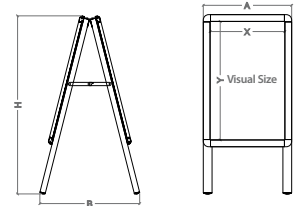

# Aluminium Frames

Click Frame Board

**ECONOMIC**

one sided

suitable for indoor or outdoor use

	QTY	N.W	G.W	C.B.M.	Size (WxHxD)
Packing	1	5kg	7kg	0.075	580x120x1080mm
	Visual (X-Y)		External (B-H-A)		
Product Size	485x685mm		440x1060x540mm		
10.808	Graphic Size: 500x700mm				

\* W: Width H: Height D: Depth

# Aluminium Frames

Click Frame Board

double sided

3 sizes available

	QTY	N.W	G.W	C.B.M.	Size (WxHxD)
Packing	1	7.92kg	9.69kg	0.098	660x105x1420mm
	Visual (X-Y)		External (B-H-A)		
Product Size	575x822mm		698x1400x638mm		
10.337	Graphic Size: A1				
10.119N	Graphic Size: A1				
	QTY	N.W	G.W	C.B.M.	Size (WxHxD)
Packing	1	5.64kg	6.7kg	0.072	575x115x1100mm
	Visual (X-Y)		External (B-H-A)		
Product Size	481x681mm		598x1050x544mm		
10.338	Graphic Size: 500x700mm				
10.122N	Graphic Size: 500x700mm				
	QTY	N.W	G.W	C.B.M.	Size (WxHxD)
Packing	1	8.94kg	10.67kg	0.127	765x115x1445mm
	Visual (X-Y)		External (B-H-A)		
Product Size	681x981mm		799x1400x744mm		
10.339	Graphic Size: 700x1000mm				
10.124N	Graphic Size: 700x1000mm				

# Grenoble

double sided

small dimensions snapframe

double sided

suitable for indoor or outdoor use

	QTY	N.W	G.W	C.B.M.	Size (WxHxD)
Packing	1	4.3kg	5kg	0.0374	425x100x880mm
	Visual (X-Y)		External (B-H-A)		
Product Size	360x560mm		456x815x404mm		
10.942	Graphic Size: 360x560mm				