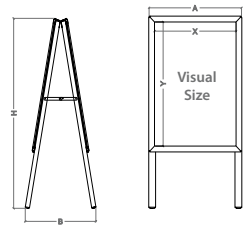

	QTY	N.W	G.W	C.B.M.	Size (WxHxD)
Packing	1	11.95kg	13.1kg	0.070	560x115x1090mm
		Visual (X-Y)		External (B-H-A)	
Product Size		480x680mm		524x1052x564mm	
10.127				Graphic Size: 500x700mm	

	QTY	N.W	G.W	C.B.M.	Size (WxHxD)
Packing	1	17.25kg	19.3kg	0.121	880x100x1375mm
		Visual (X-Y)		External (B-H-A)	
Product Size		680x980mm		525x1402x764mm	
10.128				Graphic Size: 700x1000mm	

	QTY	N.W	G.W	C.B.M.	Size (WxHxD)
Packing	1	25.5kg	28.5kg	0.1886	1100x98x1805mm
		Visual (X-Y)		External (B-H-A)	
Product Size		980x1390mm		566x1802x1064mm	
10.129				Graphic Size: 1000x1400mm	

\* W: Width H: Height D: Depth

# Aluminium Frames

Click Frame Board

Tolouse

quick and simple graphic change

**ECONOMIC**

with upper headframe

Tolouse	QTY	N.W	G.W	C.B.M.	Size (WxHxD)
Packing	1	9kg	11kg	0,1010	610x120x1380mm
	Visual (X-Y)	External (B-H-A)			
Product Size	485x685mm	630x1210x545mm			
	485x185mm				
10.806	Graphic Size: 500x700mm Upper Graphic: 500x200mm				

\* W: Width H: Height D: Depth

Dijon

suitable for outdoor use

leaflet holder included

Dijon A1	QTY	N.W	G.W	C.B.M.	Size (WxHxD)
Packing	1	6.4kg	8.5kg	0.0984	660x105x1420mm
	Visual (X-Y)	External (B-H-A)			
Product Size	572x819mm	536x1382x636mm			
10.557	Graphic Size: A1				