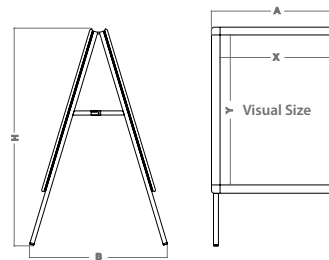

Aluminium Frames

Click Frame Board

Bayonne

quick and simple
graphic change

	QTY	N.W	G.W	C.B.M.	Size (WxHxD)
Packing	1	4.85kg	6.5kg	0.068	509x120x1120mm
		Visual (X-Y)	External (B-H-A)		
Product Size		485x685mm	532x1030x545mm		
10.804					Graphic Size: 500x700mm

* W: Width H: Height D: Depth

	QTY	N.W	G.W	C.B.M.	Size (WxHxD)
Packing	1	7.64kg	9.6kg	0.127	795x115x1400mm
		Visual (X-Y)	External (B-H-A)		
Product Size		687x988mm	605x1330x745mm		
10.805					Graphic Size: 700x1000mm

* W: Width H: Height D: Depth

	QTY	N.W	G.W	C.B.M.	Size (WxHxD)
Packing	1	6.7kg	8.5kg	0.101	695x120x1220mm
		Visual (X-Y)	External (B-H-A)		
Product Size		580x830mm	540x1170x640mm		
13.145					Graphic Size: A1

* W: Width H: Height D: Depth

	QTY	N.W	G.W	C.B.M.	Size (WxHxD)
Packing	1	10.2kg	12.45kg	0.175	930x120x1575mm
		Visual (X-Y)	External (B-H-A)		
Product Size		825x1170mm	585x1520x885mm		
13.146					Graphic Size: A0

* W: Width H: Height D: Depth

Antireflection
Sheet

- **EN** Antireflection sheet for snapframe.
- **FR** Antireflet pour cadres ou chevalets.
- **PT** Película anti-reflexo para marcos e cavaletes.
- **ES** Antireflex para marcos y caballetes.

Ref	Size (mm)
10.952	500x700mm
10.953	700x1000mm
10.992	A1 - 598x838mm
10.993	A0 - 838x1188mm