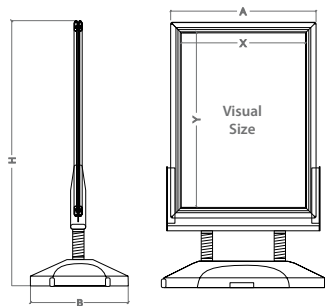

Aluminium Frames

Click Frame Board

Arcachon

easy and fast change of graphic

	QTY	N.W	G.W	C.B.M.	Size (WxHxD)
Packing 1 Unit	1 Unit	8.1kg	9.2kg	0.0616	740x90x1040mm
1 Unit		2.65kg	3.2kg	0.0455	445x155x660mm
Product Size	Visual (X-Y)	External (B-H-A)			
	572x819mm	430x1382x636mm			17%
10.341	Graphic Size: A1				

	QTY	N.W	G.W	C.B.M.	Size (WxHxD)
Packing 1 Unit	1 Unit	10.25kg	11.60kg	0.1051	980x80x1340mm
1 Unit		2.65kg	3.2kg	0.0455	445x155x660mm
Product Size	Visual (X-Y)	External (B-H-A)			
	833x1182mm	430x1510x920mm			17%
10.342	Graphic Size: A0				

	QTY	N.W	G.W	C.B.M.	Size (WxHxD)
Packing 1 Unit	1 Unit	6.75kg	8.1kg	0.0475	660x80x900mm
1 Unit		2.65kg	3.2kg	0.0455	445x155x660mm
Product Size	Visual (X-Y)	External (B-H-A)			
	478x678mm	430x1038x542mm			17%
10.115	Graphic Size: 500x700mm				

	QTY	N.W	G.W	C.B.M.	Size (WxHxD)
Packing 1 Unit	1 Unit	9.1kg	10.5kg	0.0745	810x80x1150mm
1 Unit		2.65kg	3.2kg	0.0455	445x155x660mm
Product Size	Visual (X-Y)	External (B-H-A)			
	678x978mm	430x1382x742mm			17%
10.116	Graphic Size: 700x1000mm				

* W: Width H: Height D: Depth

Aluminium Frames

Click Frame Board | Tension Fabric Display

Serradilla

with anti-glare poster cover

	QTY	N.W	G.W	C.B.M.	Size (WxHxD)
Packing 1 Unit	1 Unit	10.75kg	12.30kg	0.063	750x85x1000mm
1 Unit		2.7kg	3.3kg	0.004	145x65x435mm
Product Size	Visual (X-Y)	External (B-H-A)			
	572x820mm	550x1260x640mm			35%
10.769	Graphic Size: A1 35 kg water				

	QTY	N.W	G.W	C.B.M.	Size (WxHxD)
Packing 1 Unit	1 Unit	18.85kg	21.65kg	0.139	1000x100x1390mm
1 Unit		2.7kg	3.3kg	0.004	145x65x435mm
Product Size	Visual (X-Y)	External (B-H-A)			
	815x1167mm	550x1590x890			35%
10.770	Graphic Size: A0 35 kg water				

	QTY	N.W	G.W	C.B.M.	Size (WxHxD)
Packing 1 Unit	1 Unit	15kg	17kg	0.063	670x90x1050mm
1 Unit		4kg	5kg	0.044	400x200x350mm
Product Size	Visual (X-Y)	External (B-H-A)			
	575x825mm	430x1180x645mm			17%
10.164	Graphic Size: A1 17 kg water				

* W: Width H: Height D: Depth