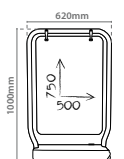

Ocean

NEW

ideal for indoor or outdoor use

with swing front panel