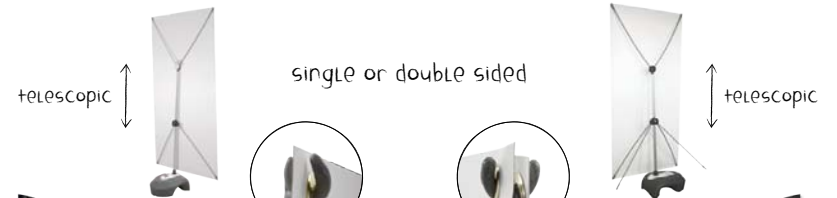

telescopic

single or double sided

telescopic