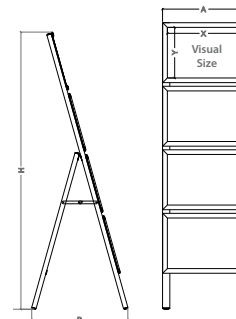

Dijon 700	QTY	N.W	G.W	C.B.M.	Size (WxHxD)
Packing	1	5kg	6.5kg	0.0877	580x135x1120mm
	Visual (X-Y)	External (B-H-A)			
Product Size	478x678mm	414x1038x542mm			
10.558	Graphic Size: 500x700mm				

Dijon 1000	QTY	N.W	G.W	C.B.M.	Size (WxHxD)
Packing	1	7.9kg	9.65kg	0.1562	790x135x1465mm
	Visual (X-Y)	External (B-H-A)			
Product Size	678x978mm	536x1382x742mm			
10.559	Graphic Size: 700x1000mm				

\* W: Width H: Height D: Depth

# Aluminium Frames

Click Frame Board

Mota

suitable for indoor or outdoor use

quick and simple change of graphic

Mota	Packing				Product Size	
Ref.	QTY	N.W	G.W	C.B.M.	Visual (X-Y)	External (B-H-A)
10.216	1	5.7kg	7kg	0.0902	500x110x1640mm	278x401mm 490x1530x450mm
					Graphic Size: A3	