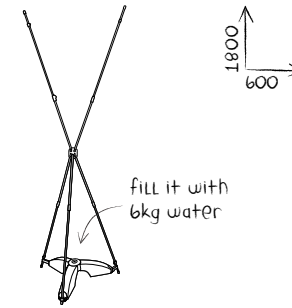

Outdoor Banner

Outdoor Banner

Almazan

Almazan	QTY	N.W	G.W	C.B.M.	Size
Pole	1	0.55kg	0.6kg	0.004	80x65x750mm
Base	1	0.95kg	1kg	0.015	250x170x350mm
10.028 Graphic Size: 600x1800mm					

Almenar