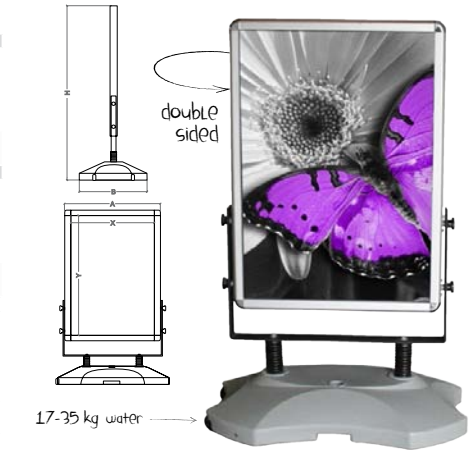

Aluminium Frames

Click Frame Board

Arcachon

easy and fast change of graphic

	QTY	N.W	G.W	C.B.M.	Size (WxHxD)
Packing 1 Unit	1 Unit	8.1kg	9.2kg	0.0616	740x90x1040mm
1 Unit		2.65kg	3.2kg	0.0455	445x155x660mm
Product Size	Visual (X-Y)	External (B-H-A)			
	572x819mm	430x1382x636mm			17%
10.341	Graphic Size: A1				

	QTY	N.W	G.W	C.B.M.	Size (WxHxD)
Packing 1 Unit	1 Unit	10.25kg	11.60kg	0.1051	980x80x1340mm
1 Unit		2.65kg	3.2kg	0.0455	445x155x660mm
Product Size	Visual (X-Y)	External (B-H-A)			
	833x1182mm	430x1510x920mm			17%
10.342	Graphic Size: A0				

	QTY	N.W	G.W	C.B.M.	Size (WxHxD)
Packing 1 Unit	1 Unit	6.75kg	8.1kg	0.0475	660x80x900mm
1 Unit		2.65kg	3.2kg	0.0455	445x155x660mm
Product Size	Visual (X-Y)	External (B-H-A)			
	478x678mm	430x1038x542mm			17%
10.115	Graphic Size: 500x700mm				

	QTY	N.W	G.W	C.B.M.	Size (WxHxD)
Packing 1 Unit	1 Unit	9.1kg	10.5kg	0.0745	810x80x1150mm
1 Unit		2.65kg	3.2kg	0.0455	445x155x660mm
Product Size	Visual (X-Y)	External (B-H-A)			
	678x978mm	430x1382x742mm			17%
10.116	Graphic Size: 700x1000mm				

* W: Width H: Height D: Depth

Aluminium Frames

Click Frame Board | Tension Fabric Display

Serradilla

with anti-glare poster cover