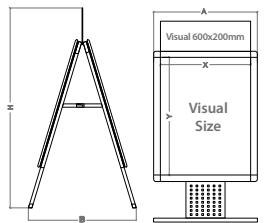

Aluminium Frames

Click Frame Boards

Poznan

double sided

simple and quick change of graphic

	QTY	N.W	G.W	C.B.M.	Size (WxHxD)
Packing	1	12.9kg	14.8kg	0.177	705x135x1860mm
		Visual (X-Y)		External (B-H-A)	
Product Size		581x148mm		690x1800x64mm	
10.343				Graphic Size: 600x1500mm	

* W: Width H: Height D: Depth

Belmez

easy and fast change of graphic

- EN Headboard for graphic included.
- FR Support supérieur pour visuel inclus.
- PT Inclui suporte para cartaz superior.
- ES Incluye soporte para cartel superior.

	QTY	N.W	G.W	C.B.M.	Size (WxHxD)
Packing	1	13.9kg	15.7kg	0.1085	690x130x1210mm
		Visual (X-Y)		External (B-H-A)	
Product Size		581x828mm		625x1160x647mm	
10.235				Graphic Size: A1	

* W: Width H: Height D: Depth

Aluminium Frames

Click Frame Boards

Montanchez

double sided

non-slip leveling feet

	QTY	N.W	G.W	C.B.M.	Size (WxHxD)
Packing	1	11.95kg	13.1kg	0.070	560x115x1090mm
		Visual (X-Y)		External (B-H-A)	
Product Size		480x680mm		524x1052x564mm	
10.127				Graphic Size: 500x700mm	

	QTY	N.W	G.W	C.B.M.	Size (WxHxD)
Packing	1	17.25kg	19.3kg	0.121	880x100x1375mm
		Visual (X-Y)		External (B-H-A)	
Product Size		680x980mm		525x1402x764mm	
10.128				Graphic Size: 700x1000mm	

	QTY	N.W	G.W	C.B.M.	Size (WxHxD)
Packing	1	25.5kg	28.5kg	0.1886	1100x98x1805mm
		Visual (X-Y)		External (B-H-A)	
Product Size		980x1390mm		566x1802x1064mm	
10.129				Graphic Size: 1000x1400mm	

* W: Width H: Height D: Depth