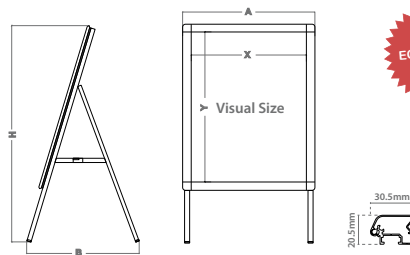

# Aluminium Frames

Click Frame Board

**ECONOMIC**

one sided

suitable for indoor or outdoor use

	QTY	N.W	G.W	C.B.M.	Size (WxHxD)
Packing	1	5kg	7kg	0.075	580x120x1080mm
	Visual (X-Y)		External (B-H-A)		
Product Size	485x685mm		440x1060x540mm		
10.808	Graphic Size: 500x700mm				

# Aluminium Frames

Click Frame Board

double sided

3 sizes available

	QTY	N.W	G.W	C.B.M.	Size (WxHxD)
Packing	1	7.92kg	9.69kg	0.098	660x105x1420mm
	Visual (X-Y)		External (B-H-A)		
Product Size	575x822mm		698x1400x638mm		
10.337	Graphic Size: A1				
10.119N	Graphic Size: A1				
	QTY	N.W	G.W	C.B.M.	Size (WxHxD)
Packing	1	5.64kg	6.7kg	0.072	575x115x1100mm
	Visual (X-Y)		External (B-H-A)		
Product Size	481x681mm		598x1050x544mm		
10.338	Graphic Size: 500x700mm				
10.122N	Graphic Size: 500x700mm				
	QTY	N.W	G.W	C.B.M.	Size (WxHxD)
Packing	1	8.94kg	10.67kg	0.127	765x115x1445mm
	Visual (X-Y)		External (B-H-A)		
Product Size	681x981mm		799x1400x744mm		
10.339	Graphic Size: 700x1000mm				
10.124N	Graphic Size: 700x1000mm				

# Grenoble

double sided

small dimensions snapframe

double sided

suitable for indoor or outdoor use

	QTY	N.W	G.W	C.B.M.	Size (WxHxD)
Packing	1	4.3kg	5kg	0.0374	425x100x880mm
	Visual (X-Y)		External (B-H-A)		
Product Size	360x560mm		456x815x404mm		
10.942	Graphic Size: 360x560mm				