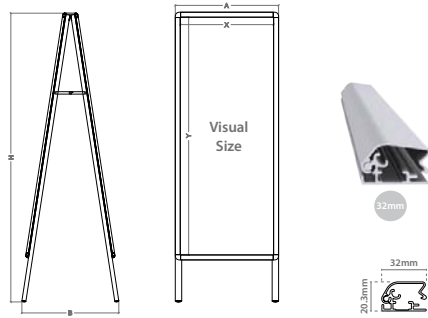

Aluminium Frames

Click Frame Boards

Poznan

double sided

simple and quick change of graphic

	QTY	N.W	G.W	C.B.M.	Size (WxHxD)
Packing	1	12.9kg	14.8kg	0.177	705x135x1860mm
		Visual (X-Y)		External (B-H-A)	
Product Size		581x148mm		690x1800x64mm	
10.343				Graphic Size: 600x1500mm	

* W: Width H: Height D: Depth

Belmez

easy and fast change of graphic