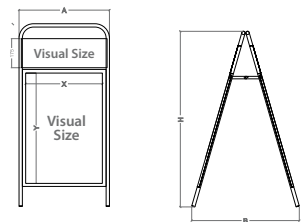

Cork

with magnetic protective cover