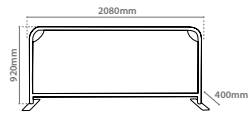

Barrier Banner | Exhibition Wall

Barrier Banner | Exhibition Wall

Manaus
Barrier Banner

NEW

black finished
aluminium

Manaus	QTY	N.W	G.W	C.B.M.	Size
Packing	1	5kg	5.2kg	0.04	210x190x1000mm
10.791					Graphic Size: 1920x730mm