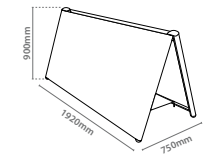

Rio Barrier Banner

NEW

aluminium structure