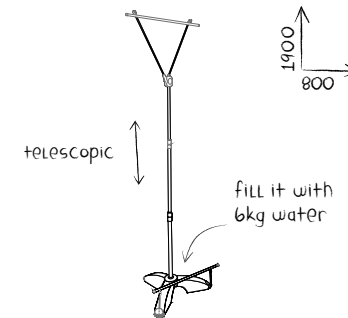

Almenar	QTY	N.W	G.W	C.B.M.	Size
Packing	6	13kg	16.20kg	0.1	400x320x850mm
Uni.	1	1.8kg	2.2kg	0.02	240x100x840mm
10.029 Graphic Size: 800x1900mm