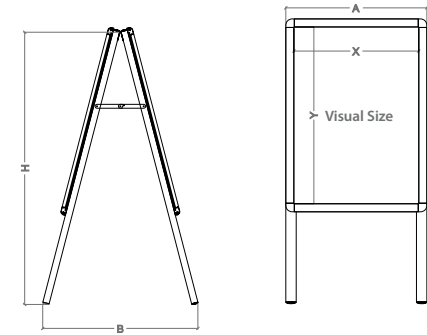

# Aluminium Frames

Click Frame Board

**ECONOMIC**

one sided

suitable for indoor or outdoor use

	QTY	N.W	G.W	C.B.M.	Size (WxHxD)
Packing	1	5kg	7kg	0.075	580x120x1080mm
	Visual (X-Y)		External (B-H-A)		
Product Size	485x685mm		440x1060x540mm		
10.808	Graphic Size: 500x700mm				

\* W: Width H: Height D: Depth

# Aluminium Frames

Click Frame Board

double sided

3 sizes available

	QTY	N.W	G.W	C.B.M.	Size (WxHxD)
Packing	1	7.92kg	9.69kg	0.098	660x105x1420mm
	Visual (X-Y)		External (B-H-A)		
Product Size	575x822mm		698x1400x638mm		
10.337	Graphic Size: A1				
10.119N	Graphic Size: A1				
	QTY	N.W	G.W	C.B.M.	Size (WxHxD)
Packing	1	5.64kg	6.7kg	0.072	575x115x1100mm
	Visual (X-Y)		External (B-H-A)		
Product Size	481x681mm		598x1050x544mm		
10.338	Graphic Size: 500x700mm				
10.122N	Graphic Size: 500x700mm				
	QTY	N.W	G.W	C.B.M.	Size (WxHxD)
Packing	1	8.94kg	10.67kg	0.127	765x115x1445mm
	Visual (X-Y)		External (B-H-A)		
Product Size	681x981mm		799x1400x744mm		
10.339	Graphic Size: 700x1000mm				
10.124N	Graphic Size: 700x1000mm				

# Grenoble

double sided

small dimensions snapframe

double sided

suitable for indoor or outdoor use

	QTY	N.W	G.W	C.B.M.	Size (WxHxD)
Packing	1	4.3kg	5kg	0.0374	425x100x880mm
	Visual (X-Y)		External (B-H-A)		
Product Size	360x560mm		456x815x404mm		
10.942	Graphic Size: 360x560mm				