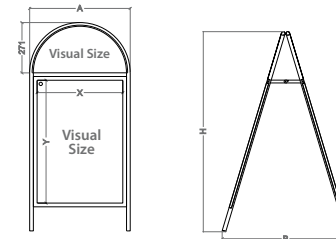

Steel Frames

Steel Frame Board

Monaghan

magneHC