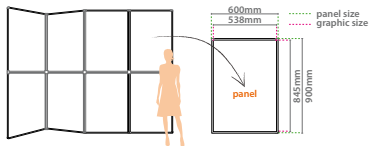

Arenas Exhibition Wall

Arenas	QTY	N.W	G.W	C.B.M.	Size
Packing	1	7.3kg	11kg	0.12	640x200x950mm
10.041					Graphic Size: 2400x1800mm